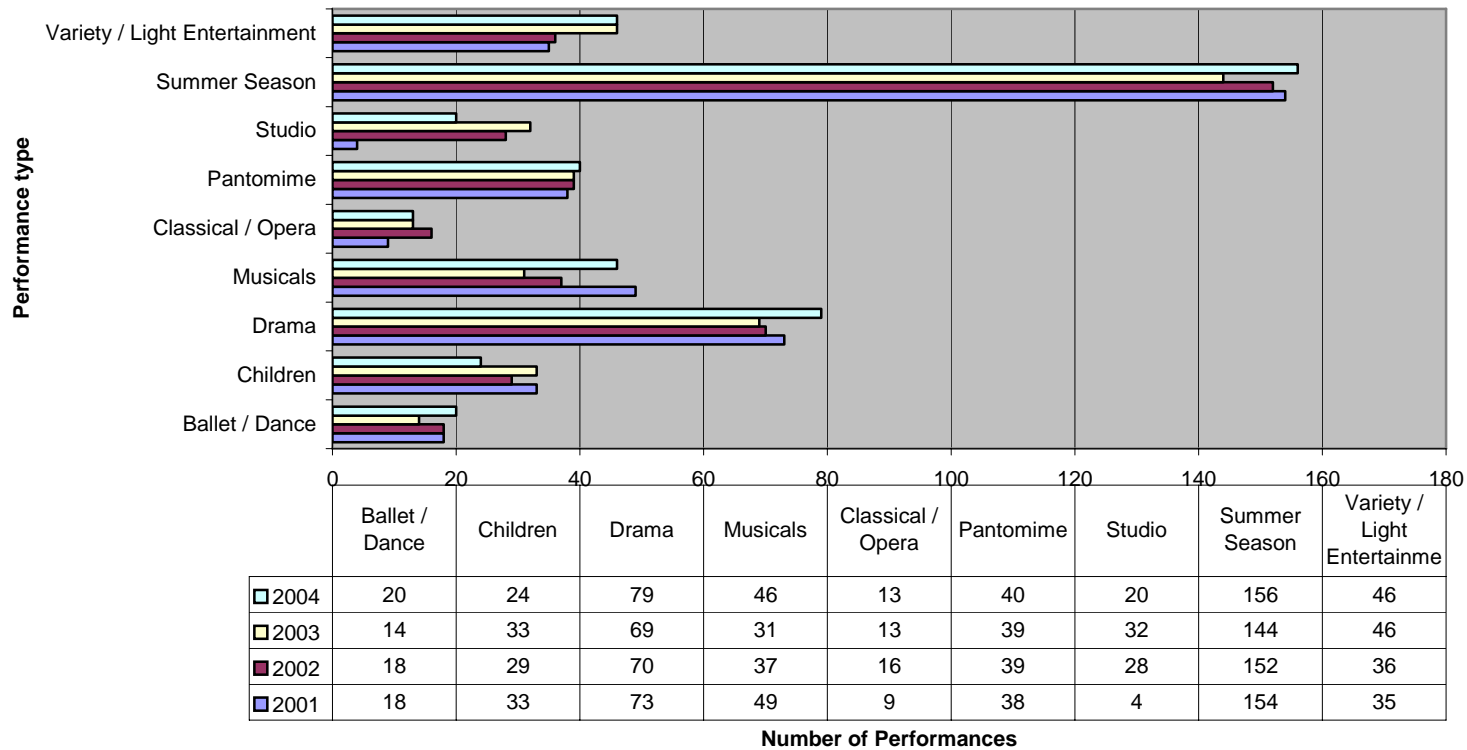

## Some explanation of the Grand Theatre economy

The Grand Theatre, Blackpool  
Performances by Artform category, 2001-2004

**The Grand Theatre, Blackpool  
Seats sold by artform category 2001 - 2004**

**The Grand Theatre, Blackpool**  
**The proportionality of income: 2001-2004**

Grand Theatre Expenditure Proportions, for the years 2001-2004