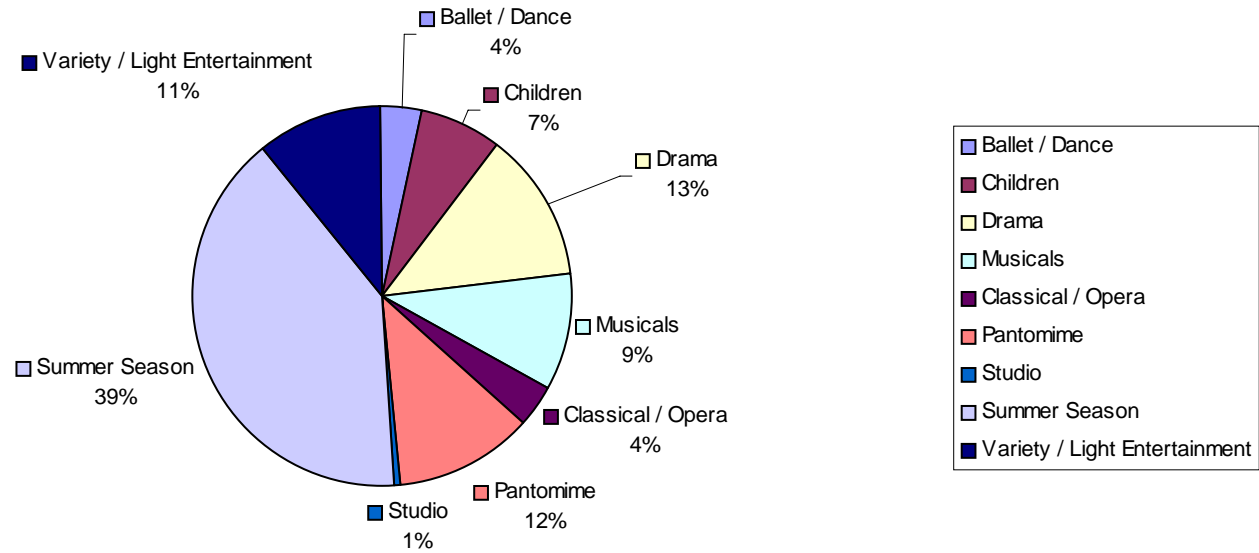

## Some explanation of the Grand Theatre economy

The Grand Theatre, Blackpool  
Performances by Artform category, 2001-2004

**The Grand Theatre, Blackpool  
Seats sold by artform category 2001 - 2004**

**The Grand Theatre, Blackpool**  
**The proportionality of income: 2001-2004**

Grand Theatre Expenditure Proportions, for the years 2001-2004