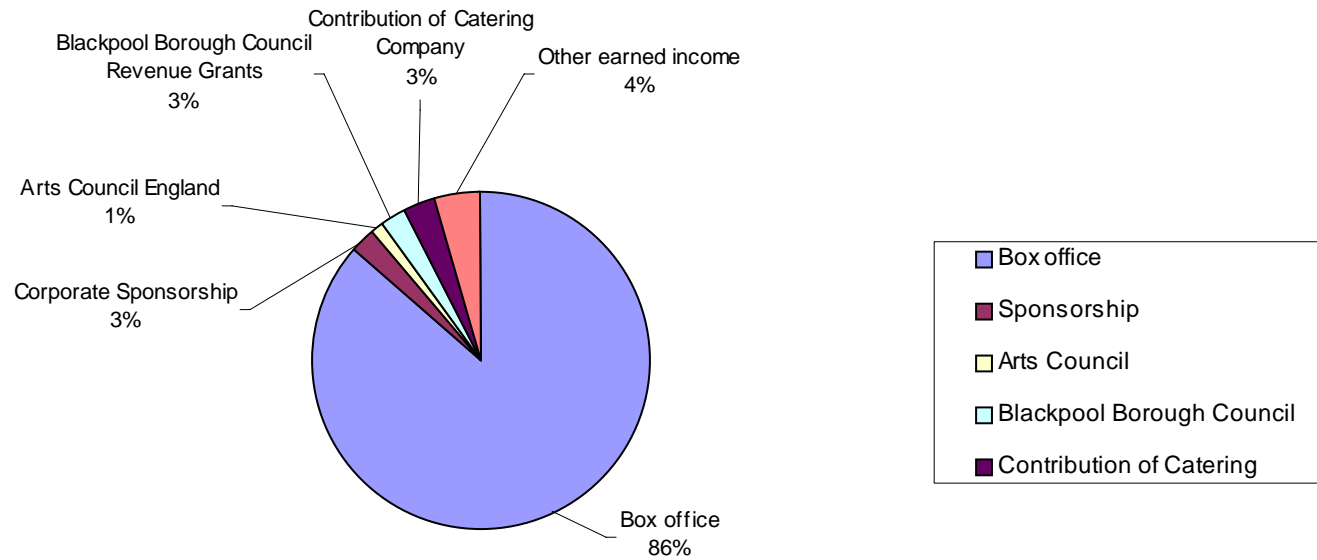

## Some explanation of the Grand Theatre economy

The Grand Theatre, Blackpool  
Performances by Artform category, 2001-2004

**The Grand Theatre, Blackpool  
Seats sold by artform category 2001 - 2004**

**The Grand Theatre, Blackpool**  
**The proportionality of income: 2001-2004**

Grand Theatre Expenditure Proportions, for the years 2001-2004